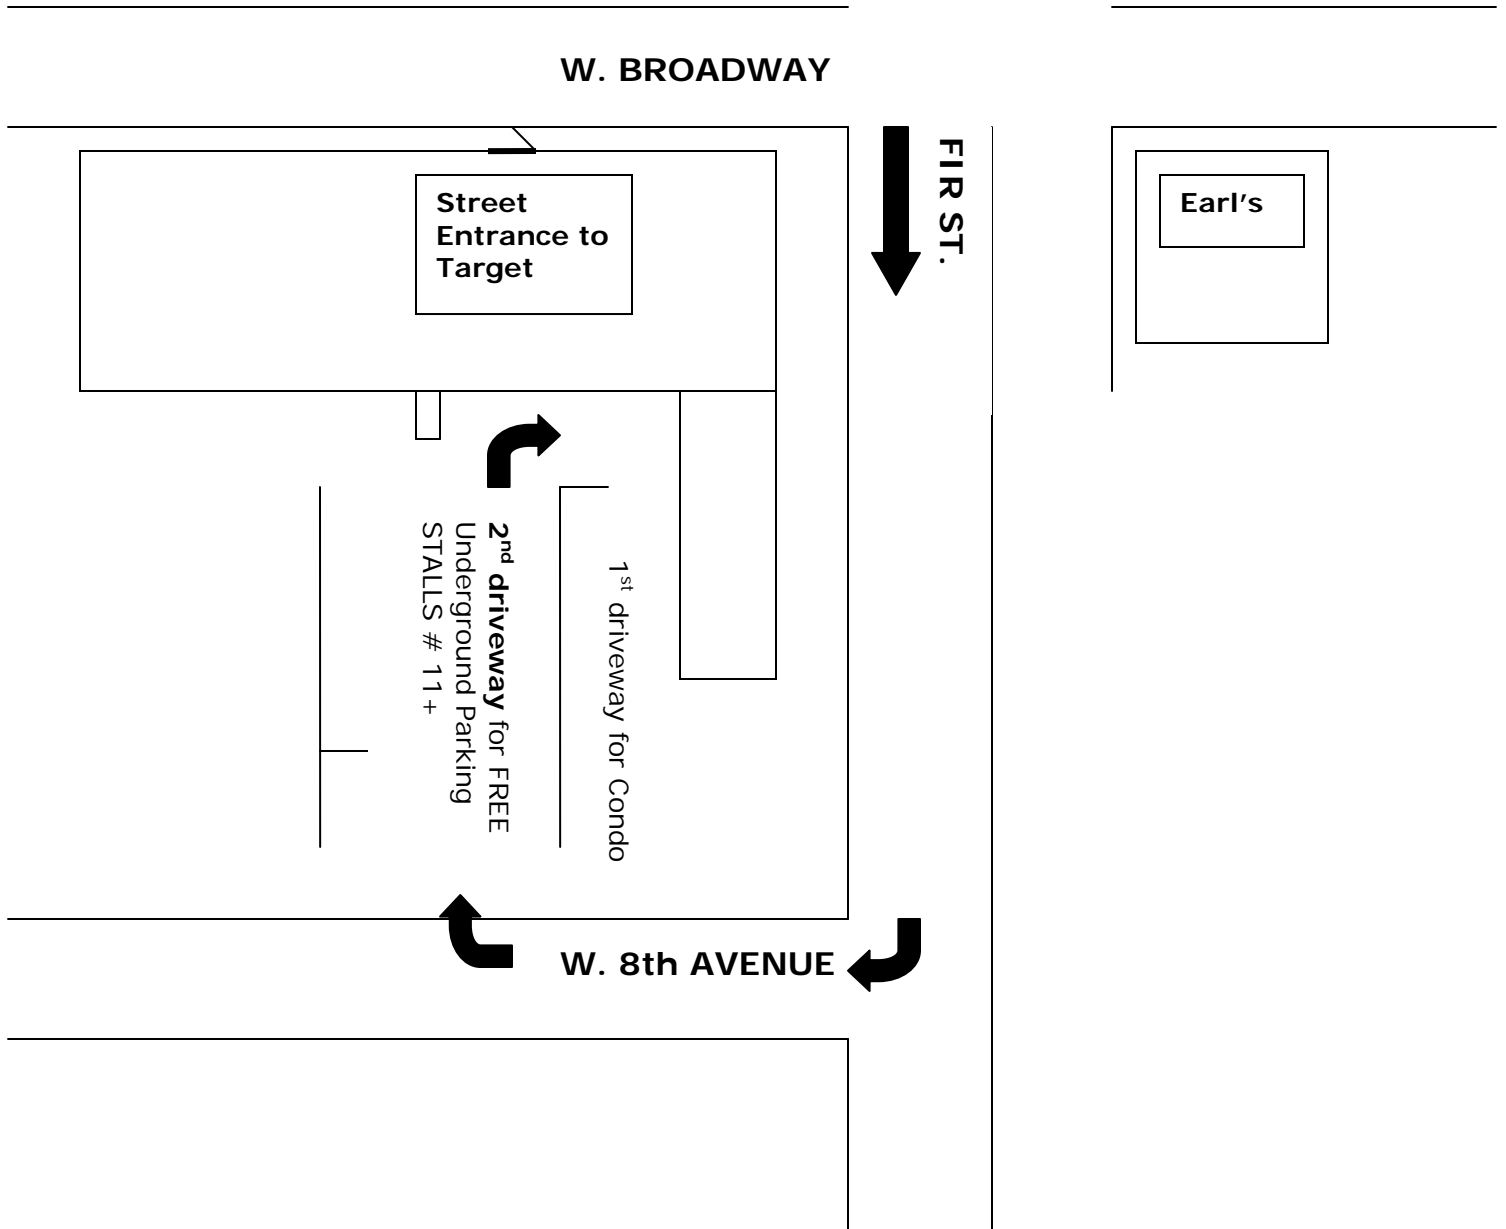

Essential Kinetics at TARGET Health & Training Centre  
Suite #200 – 1595 W Broadway  
778-838-8272

Notice the entrance for the parkade is via the 2<sup>nd</sup> driveway

There is No Charge for you to park underground on the back wall  
(Stalls starting at #11 +)

From the parkade, take the ELEVATOR to LEVEL 2